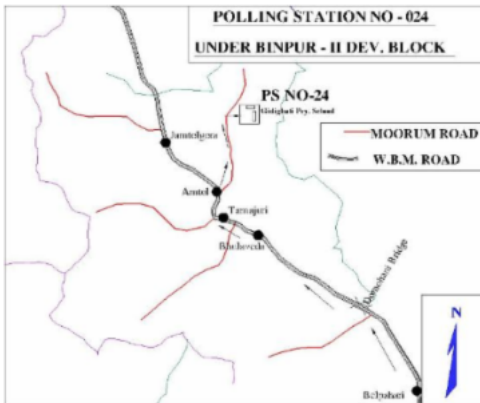

Nazri Naksha

Google Map View

Polling Station Building Front View

Polling Station Front View

Cad View

Key MAP View