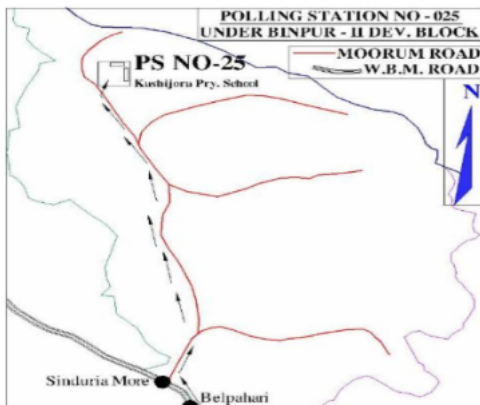

Nazri Naksha

Google Map View

Polling Station Building Front View

Polling Station Front View

Cad View

Key MAP View