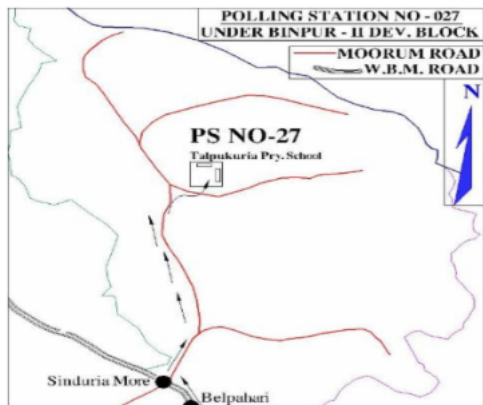

Nazri Naksha

Google Map View

Polling Station Building Front View

Polling Station Front View

Cad View

Key MAP View