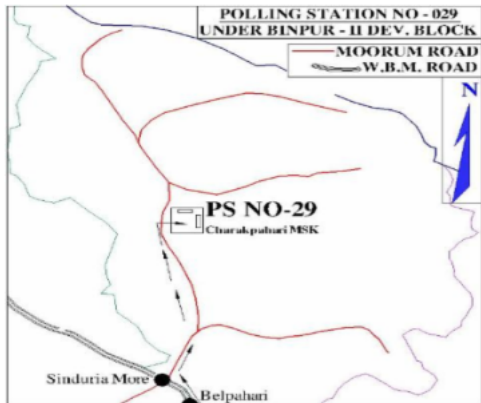

Nazri Naksha

Google Map View

Polling Station Building Front View

Polling Station Front View

Cad View

Key MAP View