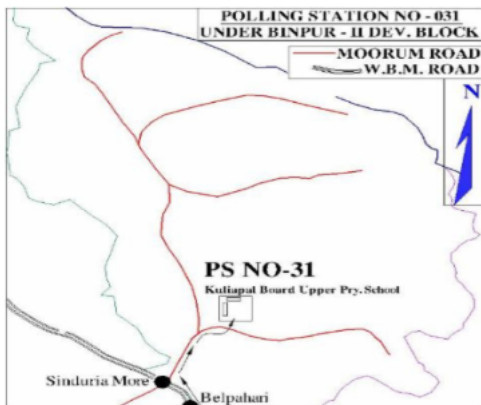

Nazri Naksha

Google Map View

Polling Station Building Front View

Polling Station Front View

Cad View

Key MAP View