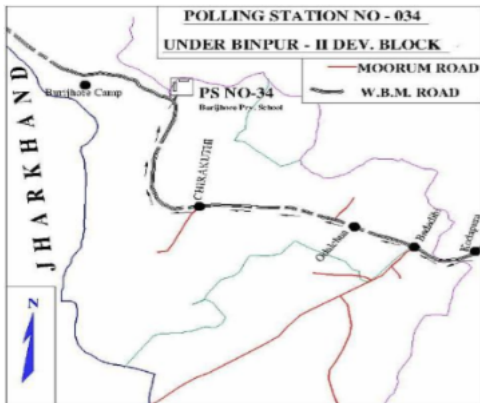

Nazri Naksha

Google Map View

Polling Station Building Front View

Polling Station Front View

Cad View

Key MAP View