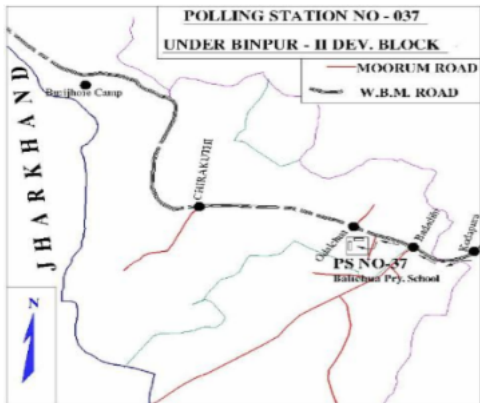

Nazri Naksha

Google Map View

Polling Station Building Front View

Polling Station Front View

Cad View

Key MAP View