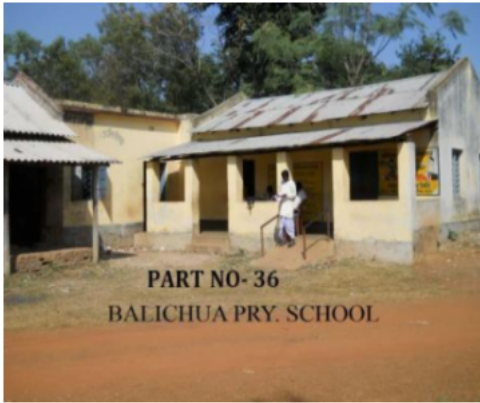

Polling Station Building Front View