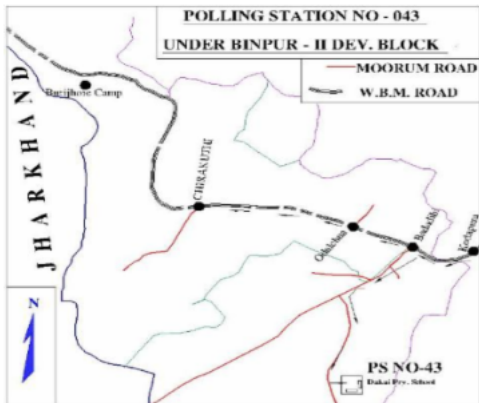

Nazri Naksha

Google Map View

Polling Station Building Front View

Polling Station Front View

Cad View

Key MAP View