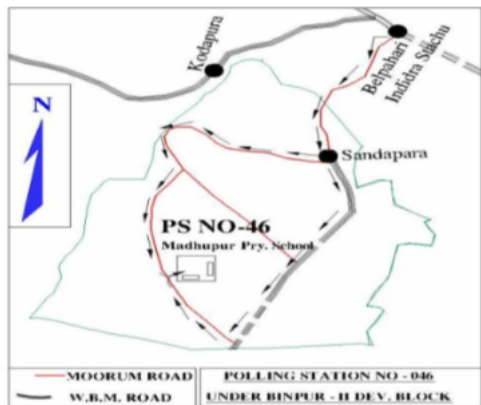

Nazri Naksha

Google Map View

Polling Station Building Front View

Polling Station Front View

Cad View

Key MAP View