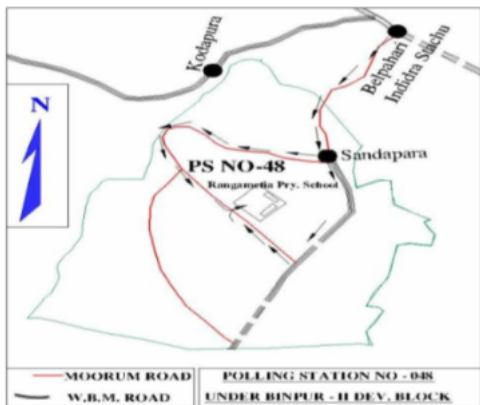

Nazri Naksha

Google Map View

Polling Station Building Front View

Polling Station Front View

Cad View

Key MAP View