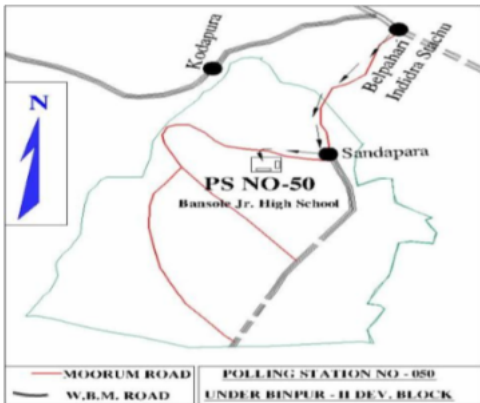

Nazri Naksha

Google Map View

Polling Station Building Front View

Polling Station Front View

Cad View

Key MAP View