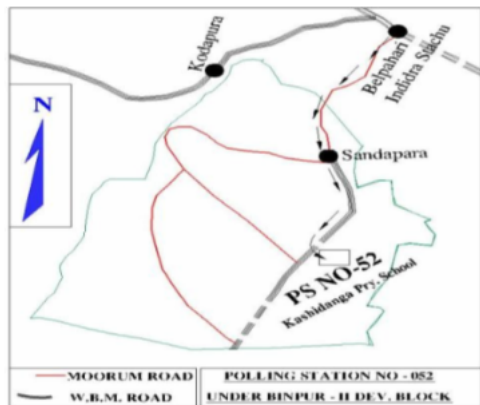

Nazri Naksha

Google Map View

Polling Station Building Front View

Polling Station Front View

Cad View

Key MAP View