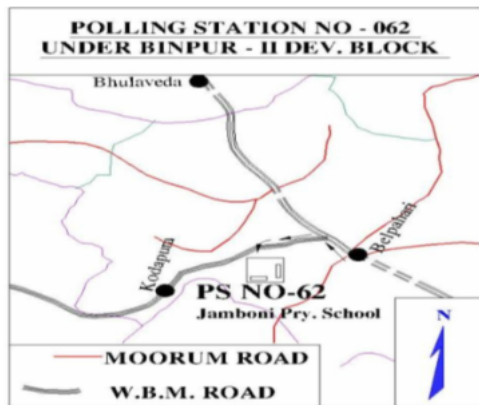

Nazri Naksha

Google Map View

Polling Station Building Front View

Polling Station Front View

Cad View

Key MAP View