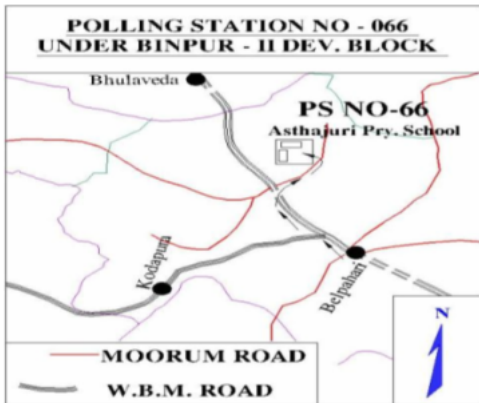

Nazri Naksha

Google Map View

Polling Station Building Front View

Polling Station Front View

Cad View

Key MAP View