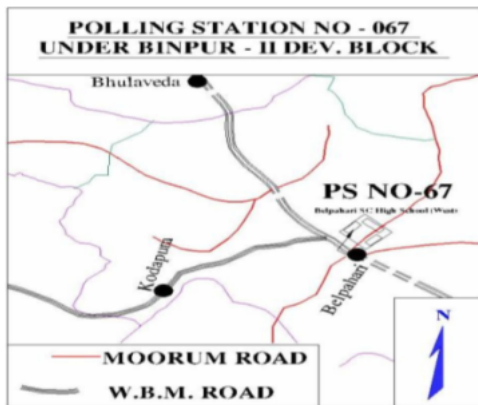

Nazri Naksha

Google Map View

Polling Station Building Front View

Polling Station Front View

Cad View

Key MAP View