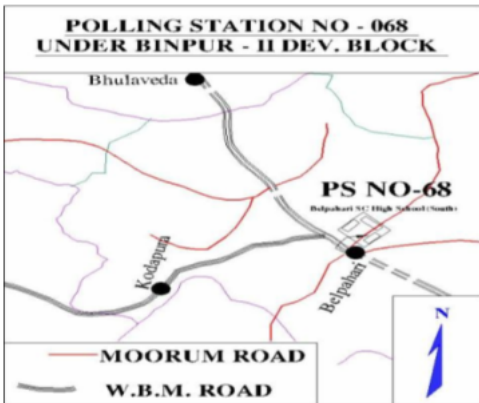

Nazri Naksha

Google Map View

Polling Station Building Front View

Polling Station Front View

Cad View

Key MAP View