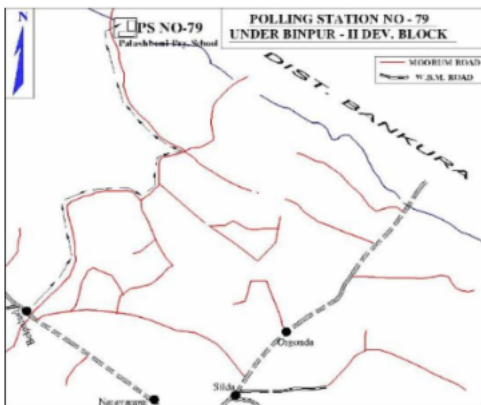

Nazri Naksha

Google Map View

Polling Station Building Front View

Polling Station Front View

Cad View

Key MAP View