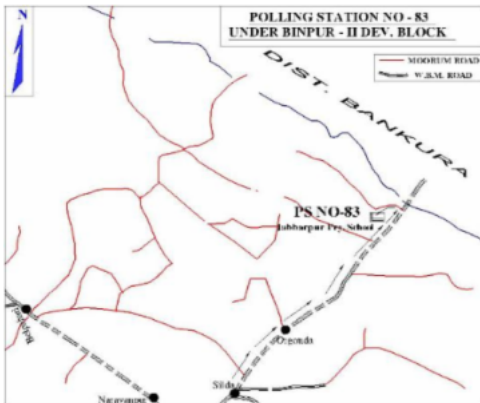

Nazri Naksha

Google Map View

Polling Station Building Front View

Polling Station Front View

Cad View

Key MAP View