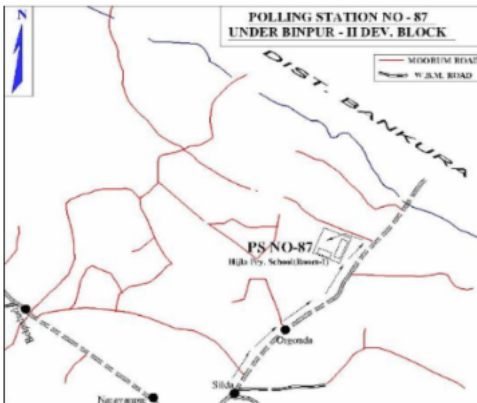

Nazri Naksha

Google Map View

Polling Station Building Front View

Polling Station Front View

Cad View

Key MAP View