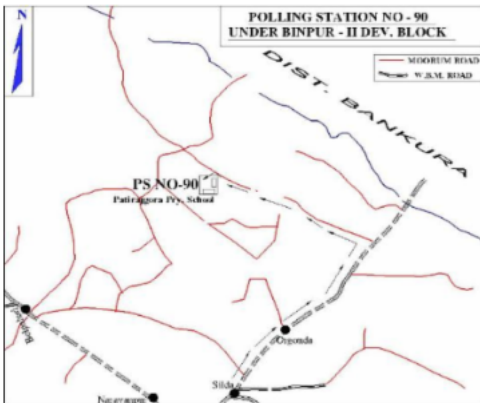

Nazri Naksha

Google Map View

Polling Station Building Front View

Polling Station Front View

Cad View

Key MAP View