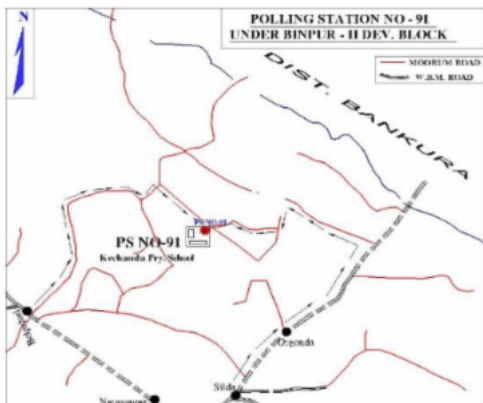

Nazri Naksha

Google Map View

Polling Station Building Front View

Polling Station Front View

Cad View

Key MAP View