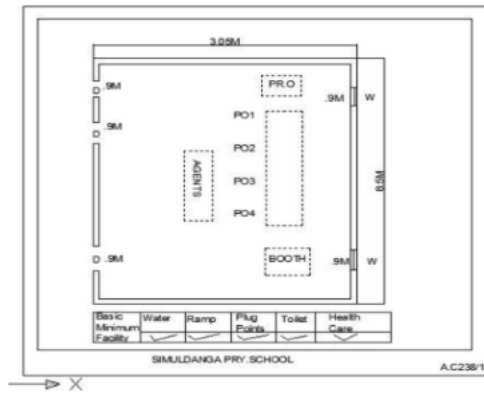

Nazri Naksha

Google Map View

Polling Station Building Front View

Polling Station Front View

Cad View

Key MAP View