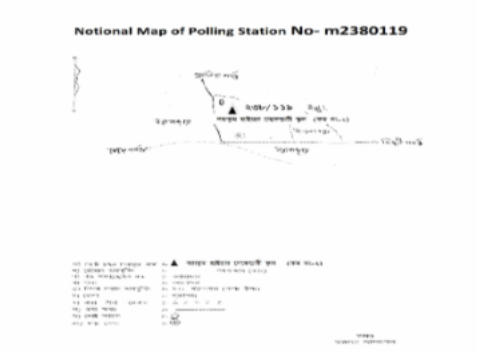

Nazri Naksha

Google Map View