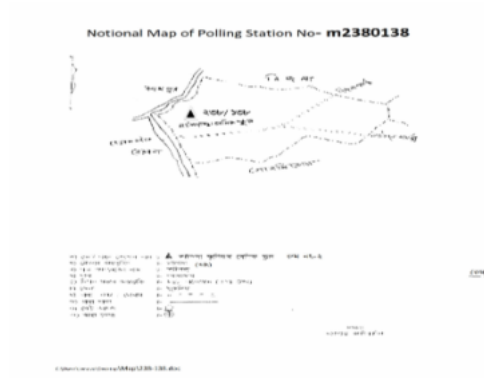

Nazri Naksha

Google Map View