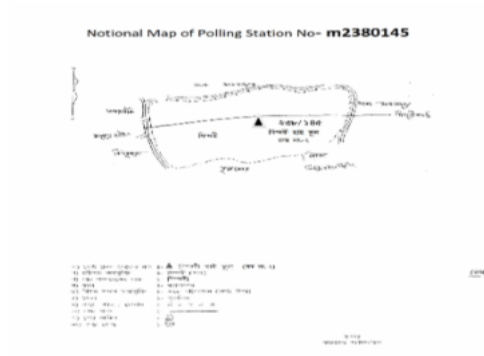

Nazri Naksha

Google Map View