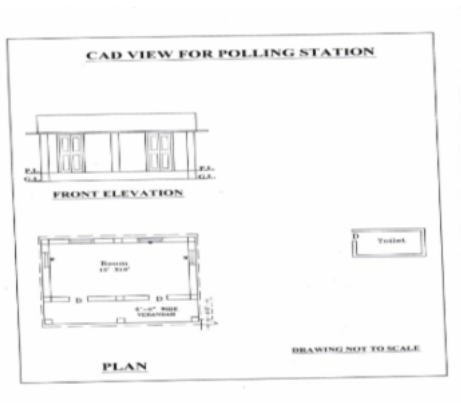

Nazri Naksha

Google Map View

Polling Station Building Front View

Polling Station Front View

Cad View

Key MAP View