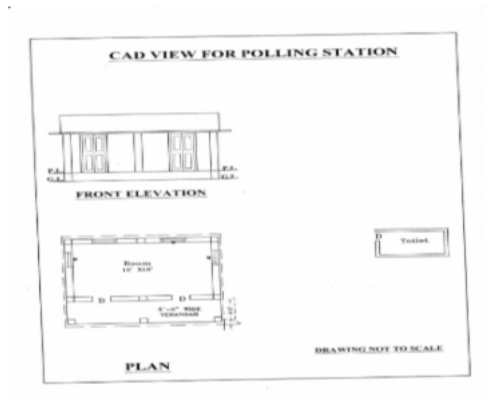

Nazri Naksha

Google Map View

Polling Station Building Front View

Polling Station Front View

Cad View

Key MAP View