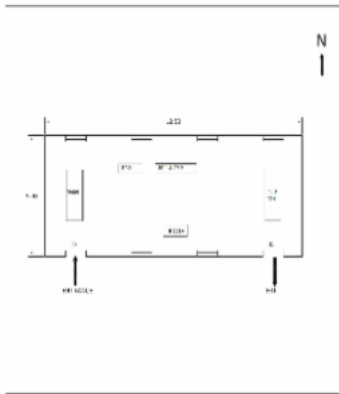

Nazri Naksha

Google Map View

Polling Station Building Front View

Polling Station Front View

Cad View

Key MAP View