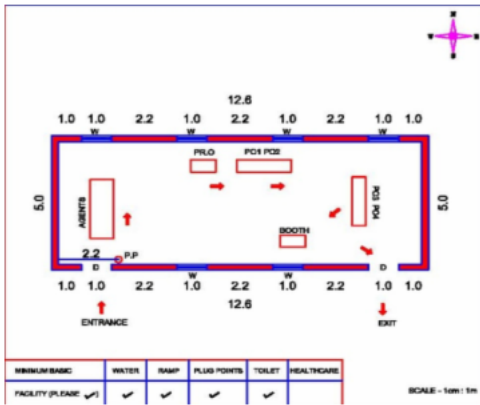

Nazri Naksha

Google Map View

Polling Station Building Front View

Polling Station Front View

Cad View

Key MAP View