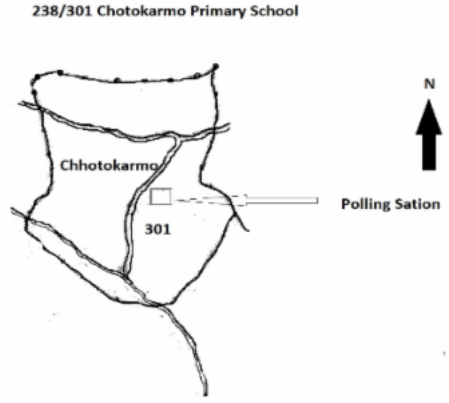

Nazri Naksha

Google Map View