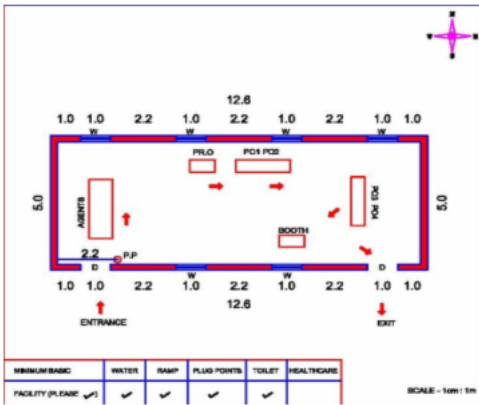

Nazri Naksha

Google Map View

Polling Station Building Front View

Polling Station Front View

Cad View

Key MAP View