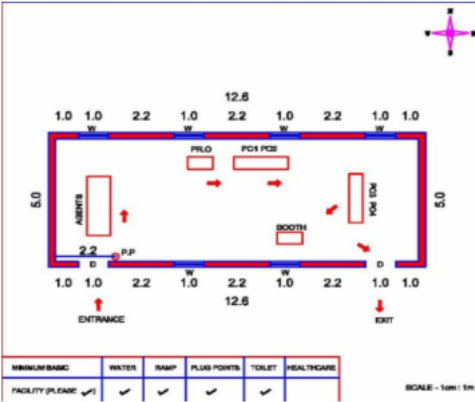

Nazri Naksha

Google Map View

Polling Station Building Front View

Polling Station Front View

Cad View

Key MAP View