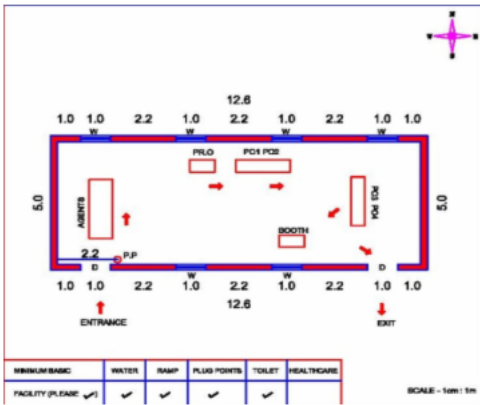

Nazri Naksha

Google Map View

Polling Station Building Front View

Polling Station Front View

Cad View

Key MAP View