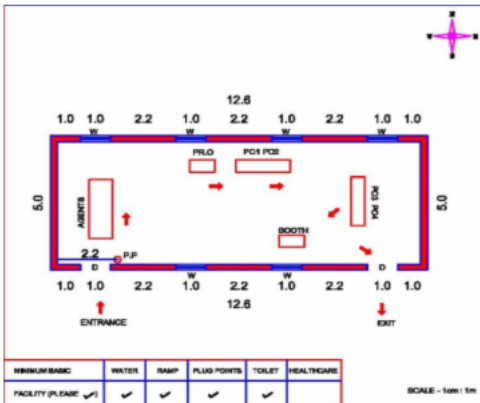

Nazri Naksha

Google Map View

Polling Station Building Front View

Polling Station Front View

Cad View

Key MAP View