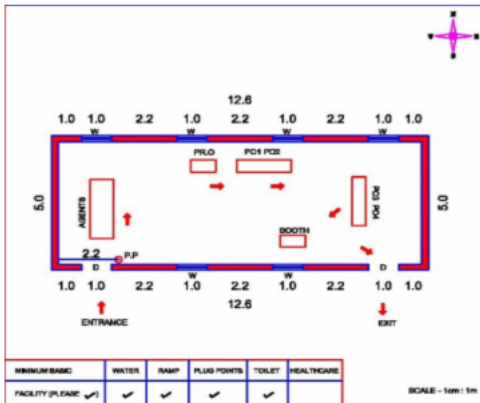

Nazri Naksha

Google Map View

Polling Station Building Front View

Polling Station Front View

Cad View

Key MAP View