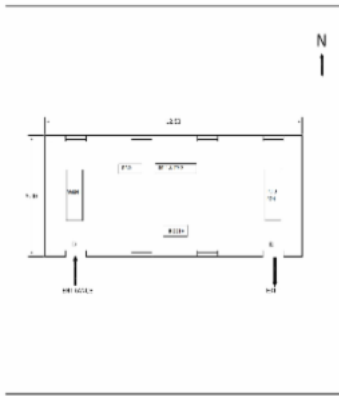

Nazri Naksha

Google Map View

Polling Station Building Front View

Polling Station Front View

Cad View

Key MAP View