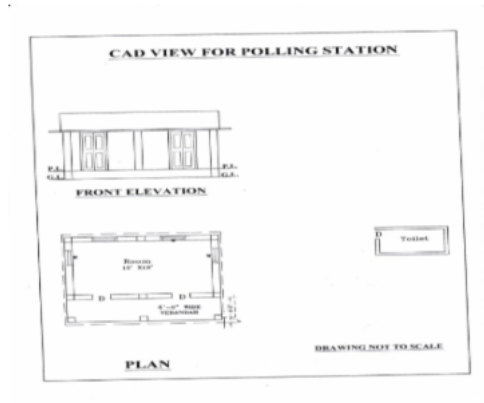

Nazri Naksha

Google Map View

Polling Station Building Front View

Polling Station Front View

Cad View

Key MAP View