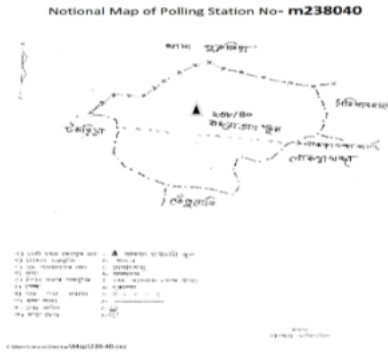

Nazri Naksha

Google Map View