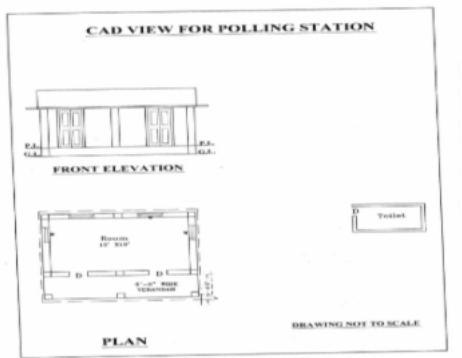

Nazri Naksha

Google Map View

Polling Station Building Front View

Polling Station Front View

Cad View

Key MAP View