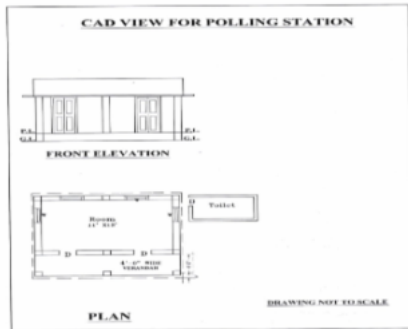

Nazri Naksha

Google Map View

Polling Station Building Front View

Polling Station Front View

Cad View

Key MAP View