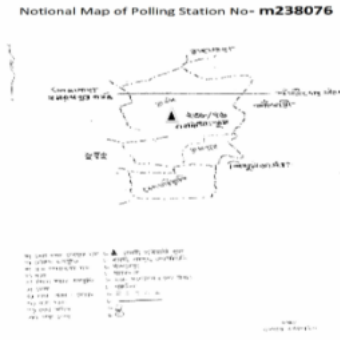

Nazri Naksha

Google Map View