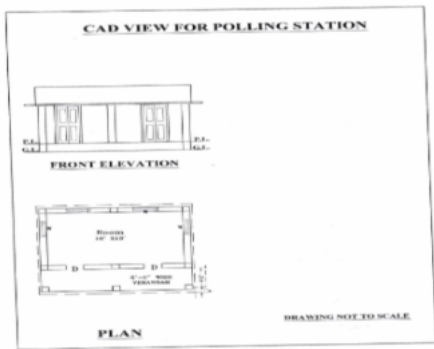

Nazri Naksha

Google Map View

Polling Station Building Front View

Polling Station Front View

Cad View

Key MAP View