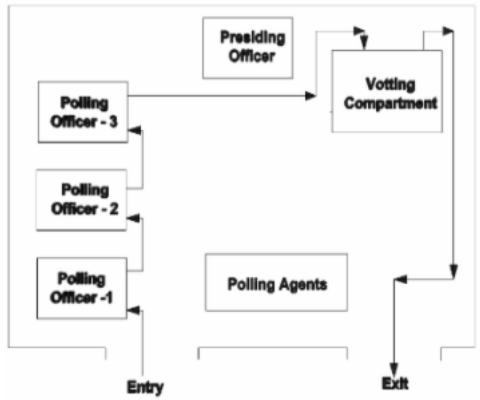

Nazri Naksha

Google Map View

Polling Station Building Front View

Polling Station Front View

Cad View

Key MAP View