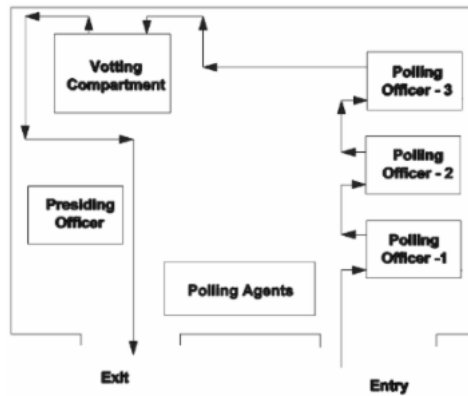

Nazri Naksha

Google Map View

Polling Station Building Front View

Polling Station Front View

Cad View

Key MAP View