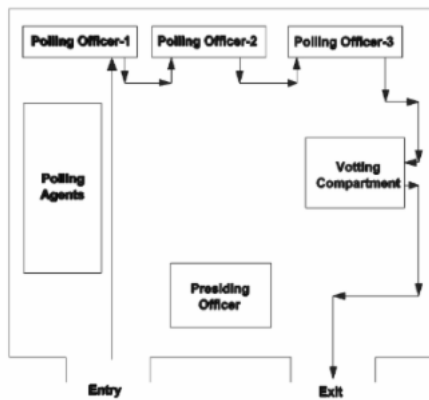

Nazri Naksha

Google Map View

Polling Station Building Front View

Polling Station Front View

Cad View

Key MAP View