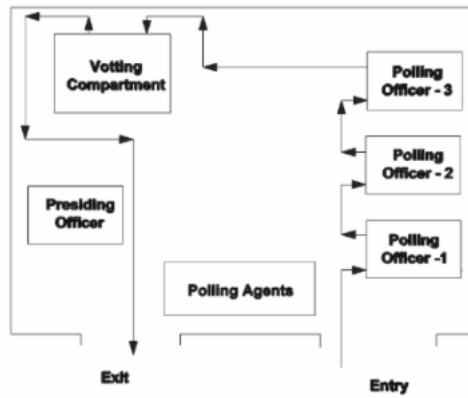

Nazri Naksha

Google Map View

Polling Station Building Front View

Polling Station Front View

Cad View

Key MAP View