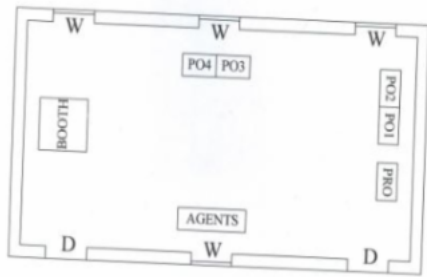

Nazri Naksha

Google Map View

Polling Station Building Front View

Polling Station Front View

Cad View

Key MAP View