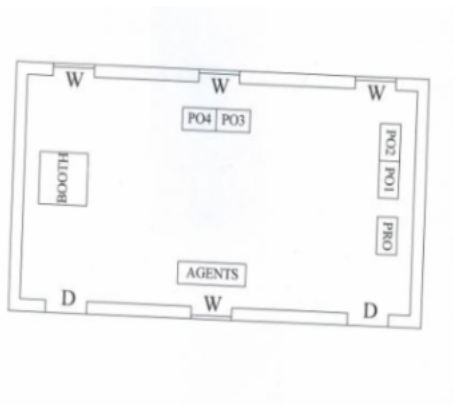

Nazri Naksha

Google Map View

Polling Station Building Front View

Polling Station Front View

Cad View

Key MAP View