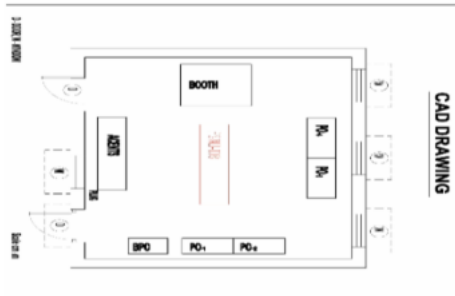

Nazri Naksha

Google Map View

Polling Station Building Front View

Polling Station Front View

Cad View

Key MAP View