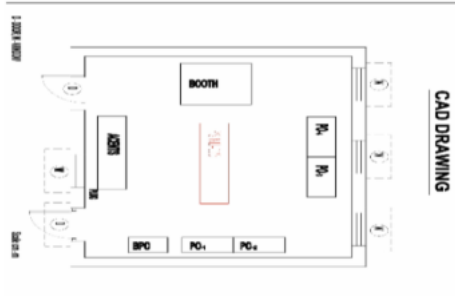

Nazri Naksha

Google Map View

Polling Station Building Front View

Polling Station Front View

Cad View

Key MAP View